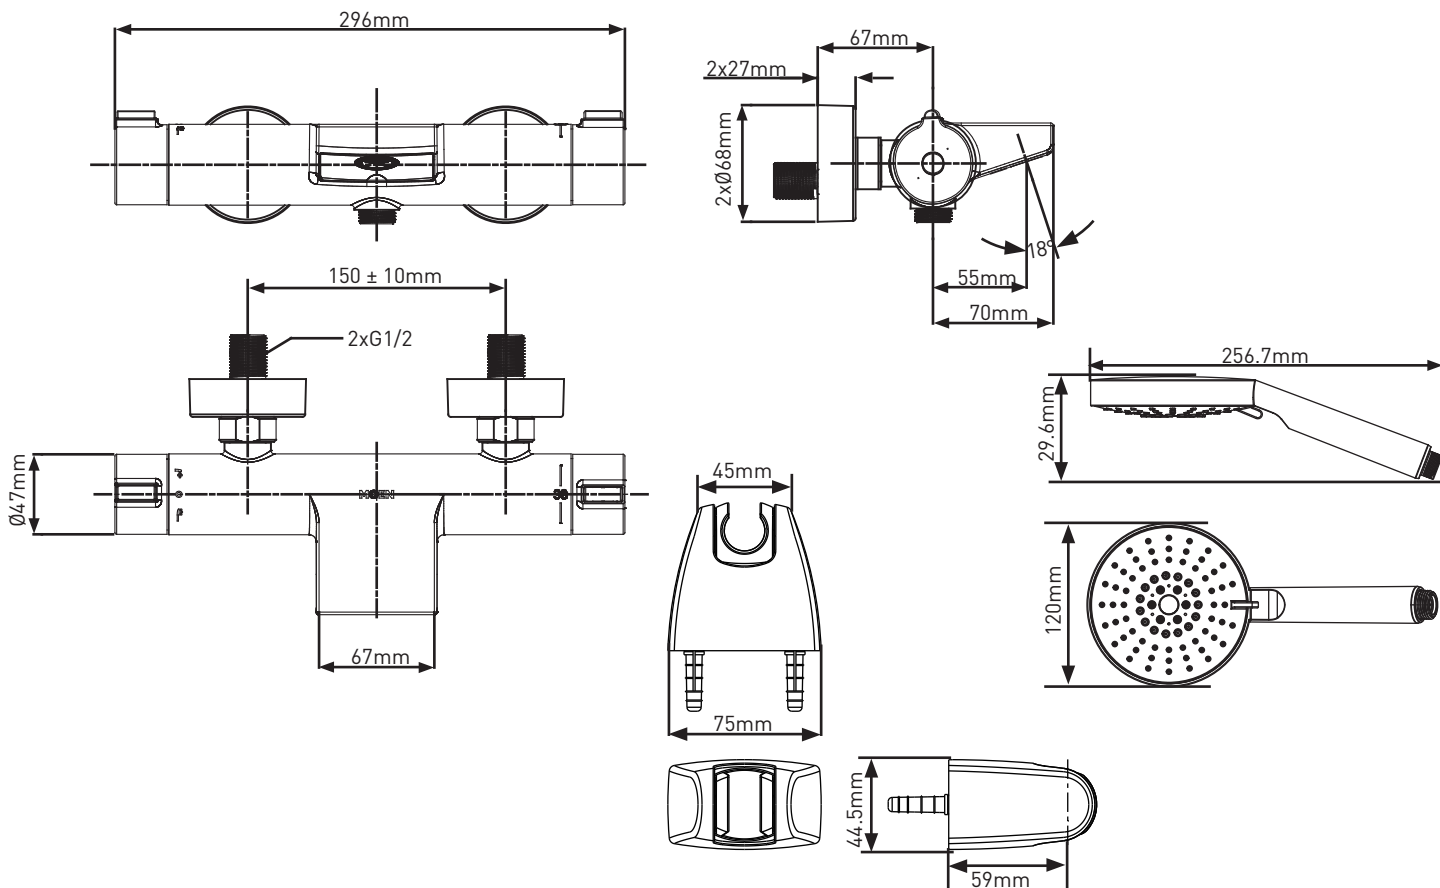

梵溪

恒温浴缸龙头

型号: 63332 系列