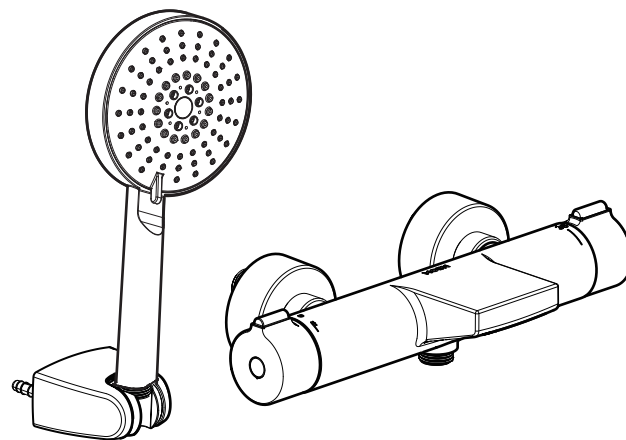

MOEN® 摩恩®

SPECIFICATIONS

DESCRIPTION

- Product Dimensions: 296 x 137 x 68mm
- Reach Length: 67mm
- Metal construction with chrome and spot resistant stainless
- G1/2 connections
- Thermostatic valve design
- Includes 3F hand-held shower and 1500mm shower hose

OPERATION

- Knob Style handle
- Temperature handle operates through a 237° arc with maximum cold at full clockwise rotation and maximum hot at full counterclockwise rotation
- Safety stop preset temperature at 38°C
- Factory established temperature range from 15°C to 49°C

FLOW

- Water flow rate at 0.1Mpa is 6.0L/min minimum in tub spout, about 4.0 L/min to 9.0 L/min with hose and handheld shower.

CARTRIDGE

- Thermostatic cartridge design with Nonmetallic/no-ferrous material

STANDARDS

(Unless otherwise dated, it is considered to be the latest version)

- Conforms to QB/T 2806

WARRANTY

- 5-year limited warranty for cartridge
- 2-year limited warranty for other accessories (Including hose, handle, aerator, etc.)